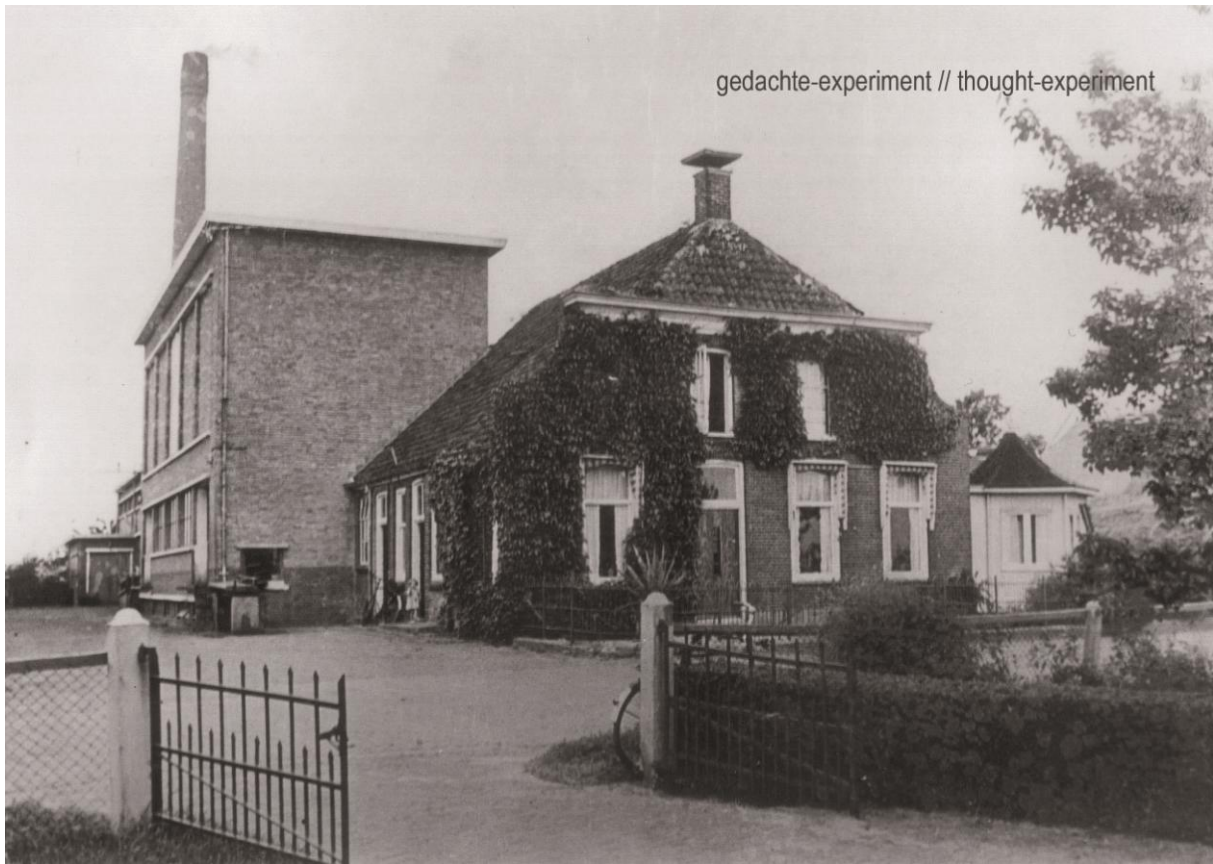

13-10-2014, for immediate release

Coop. Dairy De Venen subjected to thought-experiment.

KiK (Art in Kolderveen) located in a former dairy, will give room to The sound of Coop. Dairy 'De Venen' and the group show thought-experiment.

The purpose of a thought-experiment is to investigate an imaginary situation and its possible consequences. A thought-experiment in philosophy is very old: a known example is Plato's cave, through which he tried to explain that the world consists of more than just what we can perceive with our senses. These experiments are often underestimated in today's society because of its unreal nature. However, they play an important role because they can shed a different light on our thinking about existing situations.

As artist in residence, part of the Mondriaan Fund residency program, Edwin Stolk will stay two months at KiK. With the title: The sound of Coop. Dairy De Venen, he investigates if we are able to bring back the sound of the past in the industrial heritage of today.